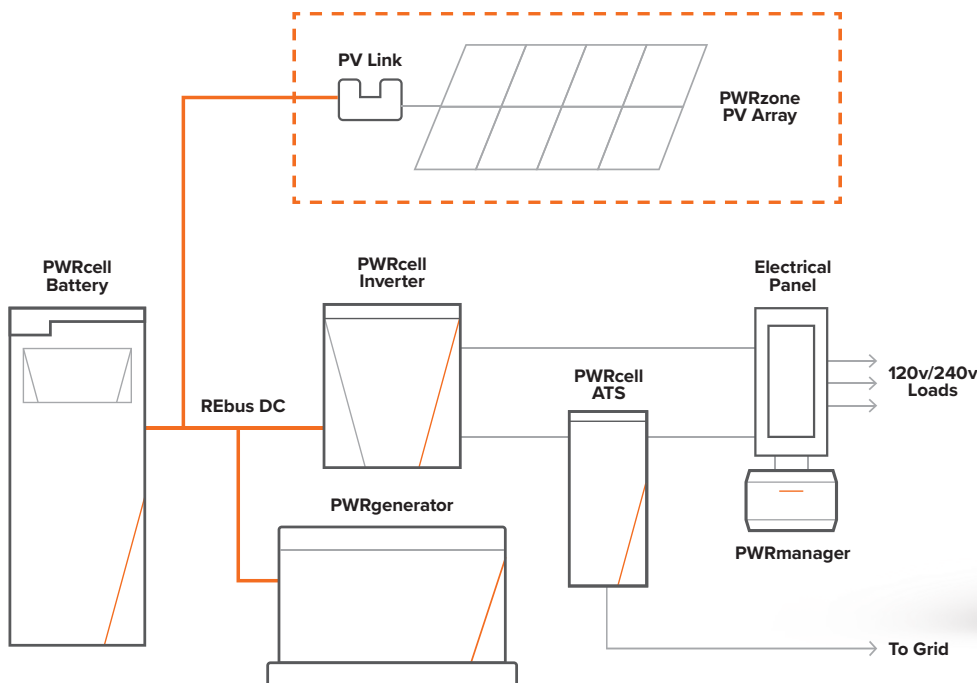

FEATURES & BENEFITS

- Cut the cord: Reduce or eliminate dependence on the grid*
- Never lose power: Add days or weeks of off-grid run-time to PWRcell Solar + Battery Storage systems
- Quiet, instantaneous and long lasting: Get the best of solar and natural gas power technologies
- PWRgenerator integrates seamlessly with PWRview, your home energy system app

PWRview App Integration