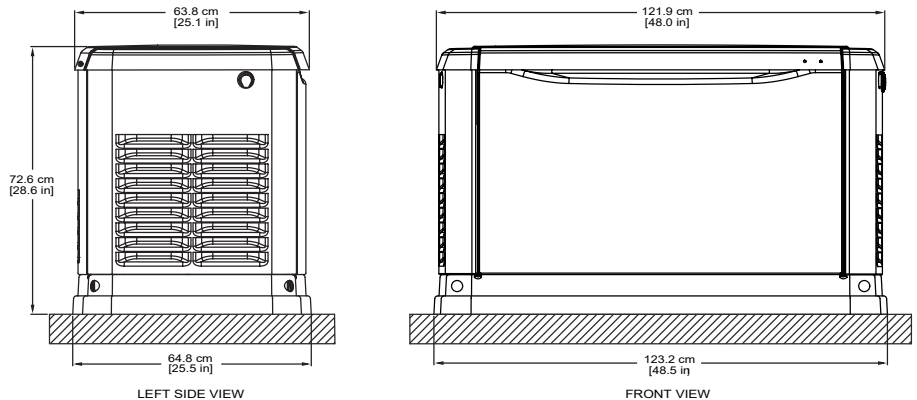

Specifications

PWRgenerator

RATED MAXIMUM CONTINUOUS POWER CAPACITY, DC (LP):	9,000 W
RATED MAXIMUM CONTINUOUS POWER CAPACITY, DC (NG):	9,000 W
I/O (OUTPUT POWER FORMAT):	Rebus DC 380V
ONBOARD BATTERY REQUIREMENT (NOT INCLUDED):	12v, Group 26R 540 CCA Minimum
UNIT WEIGHT (LB/KG):	385 / 175
DIMENSIONS (L X W X H) IN/CM:	48 x 25.1 x 28.6 / 121.9 x 63.8 x 72.6
SOUND OUTPUT, DB(A) AT 23 FT (7M) WITH GENERATOR OPERATING AT NORMAL LOAD:	61 dBA
SOUND OUTPUT, DB(A) AT 23 FT (7M) WITH GENERATOR OPERATING AT LOW-SPEED EXERCISE MODE:	51 dBA
EXERCISE DURATION AND FREQUENCY:	5 Min, Once per Month
FUEL CONSUMPTION***:	NATURAL GAS*:
	PROPANE**:
COMPLIANCE CERTIFICATIONS:	UL2200, NEC 445.18, 110.25, CSA C22.2 NO. 100-14, EPA (PART 90 PHASE 1), NEMA, IFGC 301.5, ISO 9001, SWRI – MIN. 18" STRUCTURE OFFSET, NFPA 37, ISTA 3B
SERVICE INTERVAL:	500 HRS Runtime

ADDITIONAL ACCESSORIES

- Fascia Base Wrap Kit - G007027-0
- Scheduled Maintenance Kit - G0072160
- Touch-Up Paint Kit - G0057030
- Base Plug Kit - G0072200

Dimensions shown are approximate. See installation manual for exact dimensions.
DO NOT USE THESE DIMENSIONS FOR INSTALLATION PURPOSES.

*Natural gas is in m³/h / ft³/h

**Propane is in gal/h / L/h (LP) /ft³/h (LPV)

***Values given are approximate

Generac Power Systems, Inc.
S45 W29290 Hwy. 59, Waukesha, WI 53189

www.Generac.com | 888-GENERAC (436-3722)

A0002033906 REV A

©2021 Generac Power Systems. All rights reserved.
Specifications are subject to change without notice.

GENERAC®