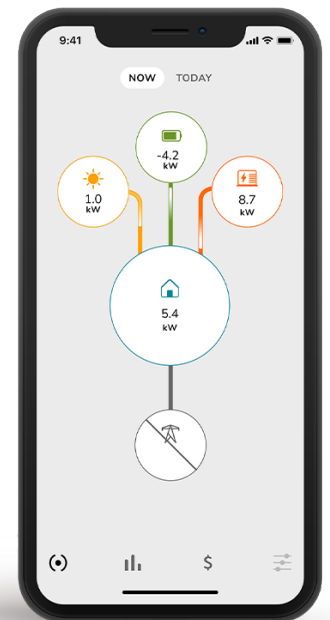

GENERAC

PWR GENERATOR

PWRcell DC Generator
Model #: G0080050

The PWRgenerator is a revolution in home energy security, exclusively from Generac. When sunlight is unavailable or insufficient, this DC-coupled generator rapidly recharges the PWRcell Battery to keep homes powered for the long term when the grid is down. Because PWRgenerators are designed to be run more frequently and for longer periods, they are quieter, more fuel efficient and have extraordinarily long service cycles. Add days of dependable backup power at an unbeatable value with a PWRgenerator.

FEATURES & BENEFITS

- Cut the cord: Reduce or eliminate dependence on the grid*
- Never lose power: Add days or weeks of off-grid run-time to PWRcell Solar + Battery Storage systems
- Quiet, instantaneous and long lasting: Get the best of solar and natural gas power technologies
- PWRgenerator integrates seamlessly with PWRview, your home energy system app